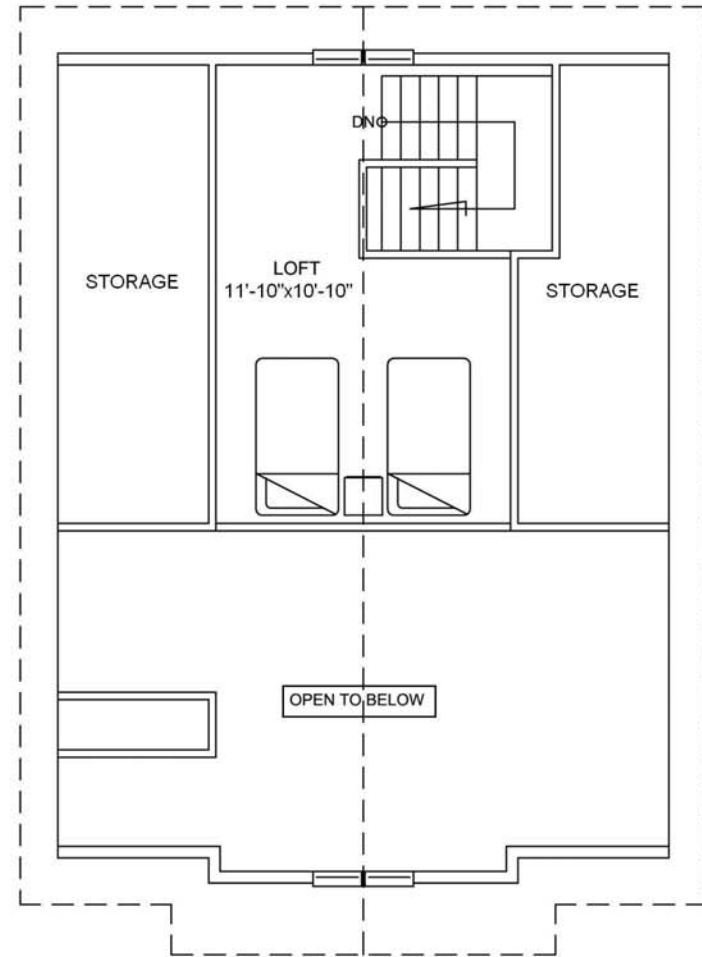

972 sq.ft. / 90.24 sq.m. (with loft)  
Call 1 800 665 0660 or visit us at [www.panabode.com](http://www.panabode.com)

This classic design when built with Pan-Abode Western Red Cedar logs produces a truly unique cottage. The great room and master down combined with a roomy loft provide all the space you'll need to get away. Snow shedding roof is an asset in areas with heavy snowfall.

# Sundance

**pan-abode**<sup>®</sup>  
THE ORIGINAL

**MAIN FLOOR PLAN**  
776 sq. ft. (72.06 sq. m.)

**LOFT FLOOR PLAN**  
196 sq. ft. (18.18 sq. m.)

**TOTAL AREA**  
972 sq. ft. (90.24 sq. m.)

WIDTH - 24'-4" (7.41 m.)  
DEPTH - 33'-0" (10.06 m.)