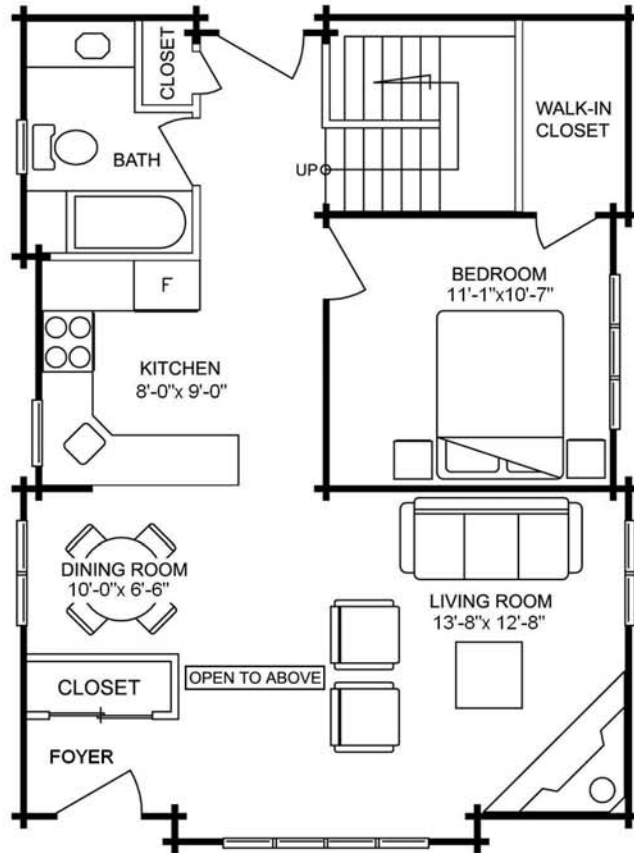

972 sq.ft. / 90.24 sq.m. (with loft)  
Call 1 800 665 0660 or visit us at [www.panabode.com](http://www.panabode.com)

This classic design when built with Pan-Abode Western Red Cedar logs produces a truly unique cottage. The great room and master down combined with a roomy loft provide all the space you'll need to get away. Snow shedding roof is an asset in areas with heavy snowfall.

# Sundance

**pan-abode**<sup>®</sup>  
THE ORIGINAL

**MAIN FLOOR PLAN**  
776 sq. ft. (72.06 sq. m.)

**LOFT FLOOR PLAN**  
196 sq. ft. (18.18 sq. m.)

**TOTAL AREA**  
972 sq. ft. (90.24 sq. m.)

WIDTH - 24'-4" (7.41 m.)  
DEPTH - 33'-0" (10.06 m.)