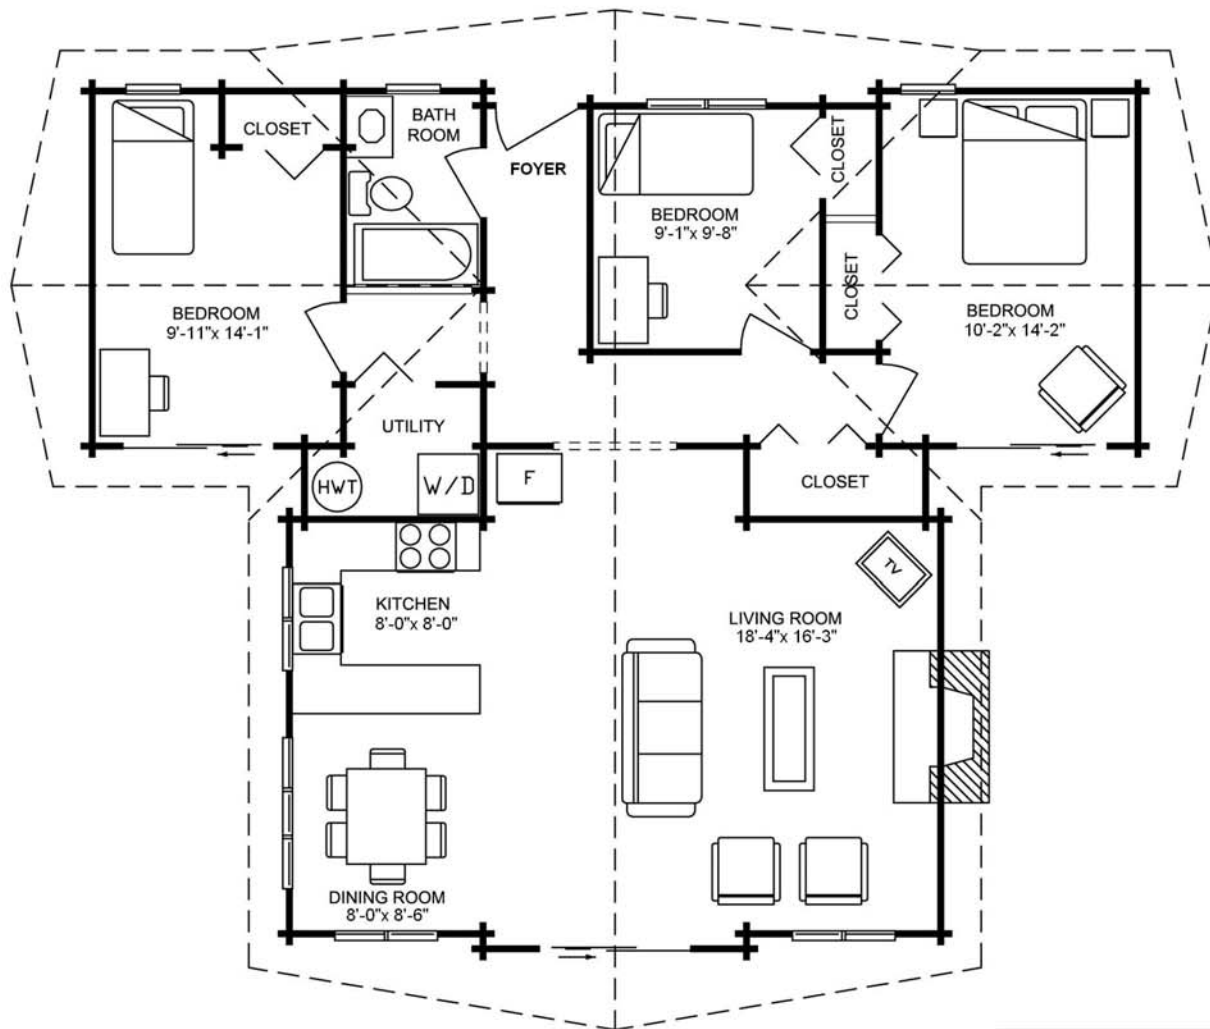

1152 sq.ft. / 107.03 sq.m.
Call 1 800 665 0660 or visit us at www.panabode.com

This Pan-abode rancher is perfect for the recreational property owner. Featuring three bedrooms and a good sized utility room. Sliding glass doors provide easy access from the bedrooms to the optional wrap around -cedar decks. The kitchen, dining and family rooms are arranged together in a modern open design +concept.

Paisley

 pan-abode®
THE ORIGINAL

MAIN FLOOR PLAN

1152 sf (107.03 sq. m.)

WIDTH - 42'-9" (13.03 m.)
DEPTH - 35'-2" (10.72 m.)