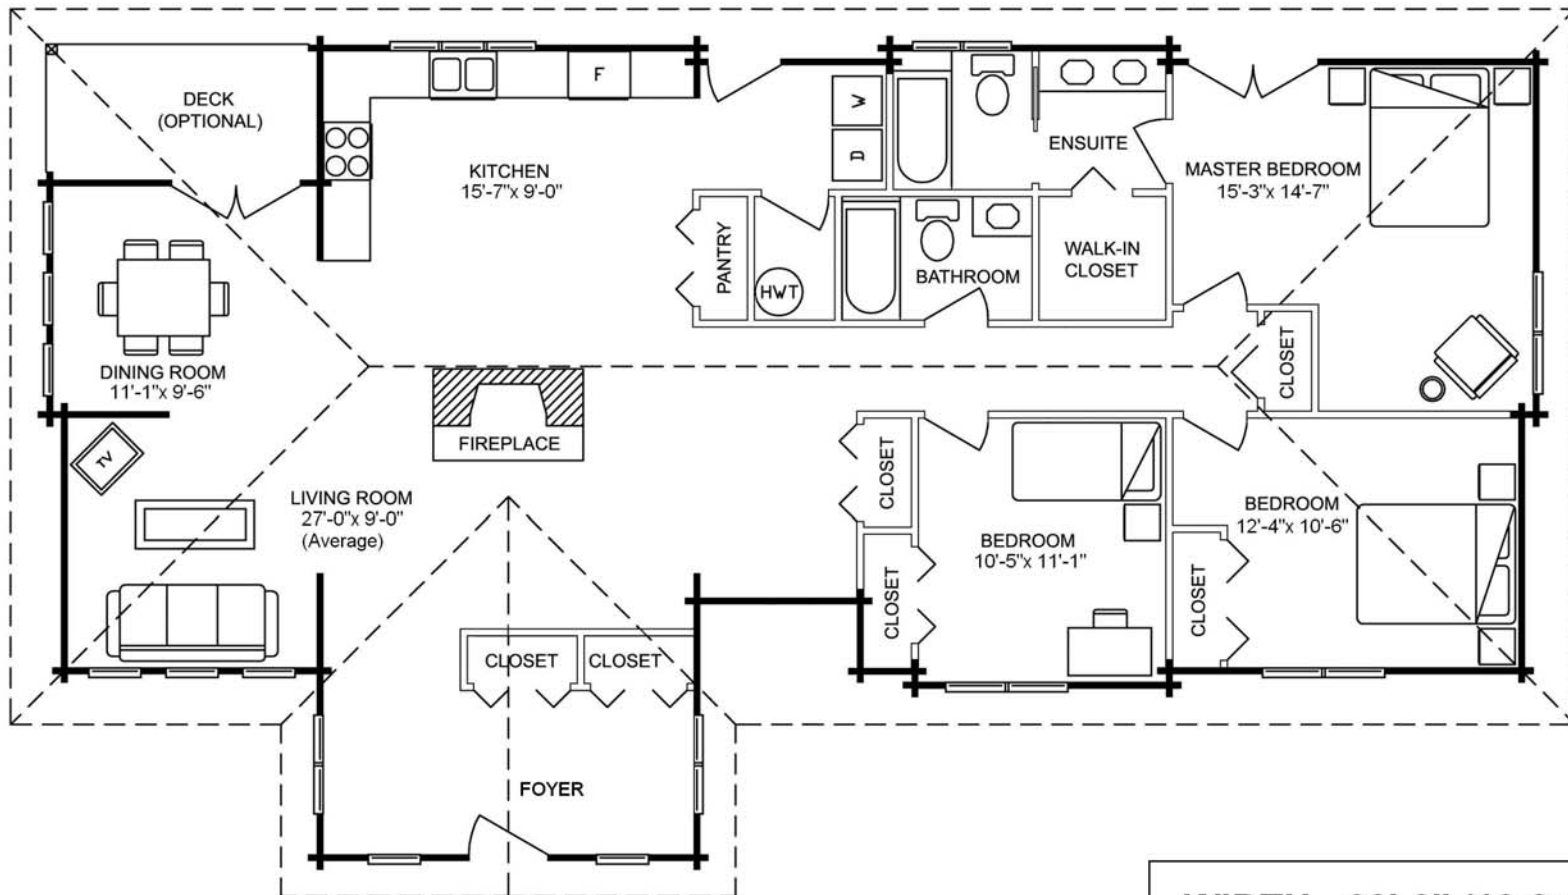

1696 sq.ft. / 157.54 sq.m.
Call 1 800 665 0660 or visit us at www.panabode.com

A fabulous home for entertaining with an open plan encompassing dining room, family room, and living room all around a unique open fireplace. The master bedroom includes a walk-in closet, en-suite and powder room. It's a good sized home that's easy to get around in and care for.

Lakewood

pan-abode[®]
THE ORIGINAL

WIDTH - 63'-0" (19.2 m.)
DEPTH - 34'-5" (10.5 m.)

pan-abode®
 THE ORIGINAL
 ALL DESIGNS, PLANS AND
 RENDERINGS © COPYRIGHT
 PAN-ABODE INT. LTD.

MAIN FLOOR PLAN

1696 sq. ft. (157.54 sq. m.)