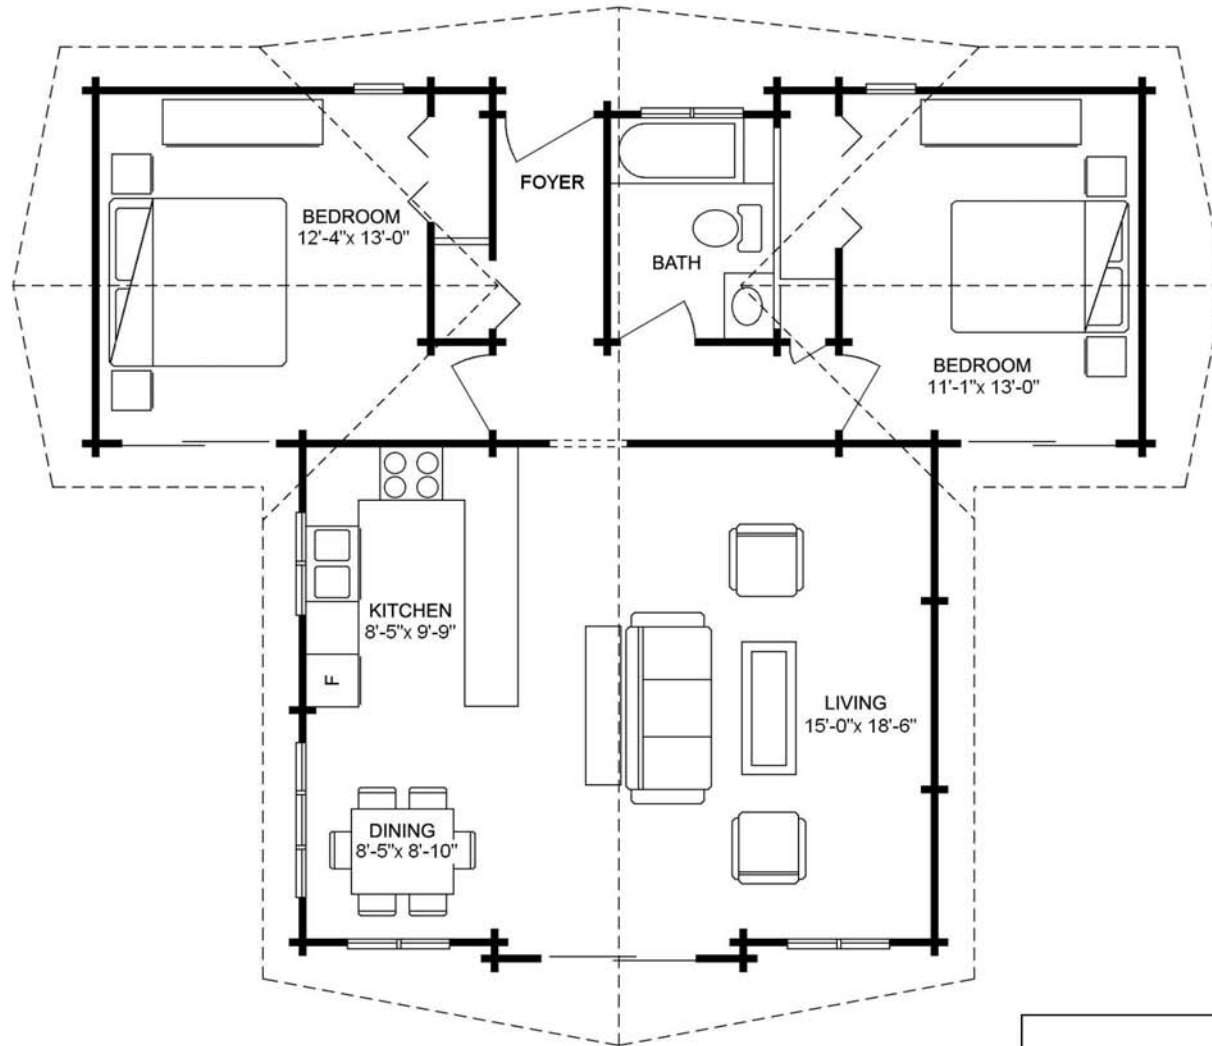

990 sq.ft. / 91.95 sq.m.
Call 1 800 665 0660 or visit us at www.panabode.com

This spacious two bedroom premium vacation home has vast expanses of glass. The classic "T" shape lends itself to sculptured decks and panoramic views. Low maintenance cedar means more relaxing while you're in your vacation retreat.

Gabriola

 pan-abode®
THE ORIGINAL

MAIN FLOOR PLAN
990 sq. ft. (91.95 sq. m.)

WIDTH - 39'-9" (12.11 m.)
DEPTH - 33'-0" (10.0 m.)