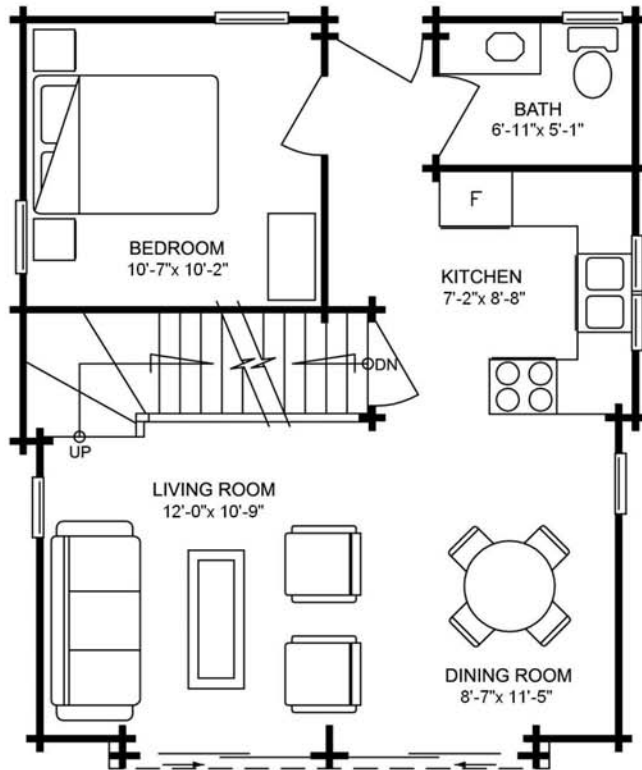

1021 sq.ft. / 94.85 sq.m.  
Call 1 800 665 0660 or visit us at [www.panabode.com](http://www.panabode.com)

A cute and cozy country cottage with three good sized bedrooms (one down). Note the double French doors leading from an open plan living and dining area to the great outdoors. Perfect for a weekend family retreat or for your retirement.

**Franklin**

**pan-abode®**  
THE ORIGINAL

**MAIN FLOOR PLAN**  
584 sq. ft. (54.21 sq. m.)

**UPPER FLOOR PLAN**  
437 sq. ft. (40.64 sq. m.)

**FLOOR AREA**

1021 sq. ft. (94.85 sq. m.)

**WIDTH - 22'-5" (6.83 m.)**  
**DEPTH - 26'-11" (8.2 m.)**