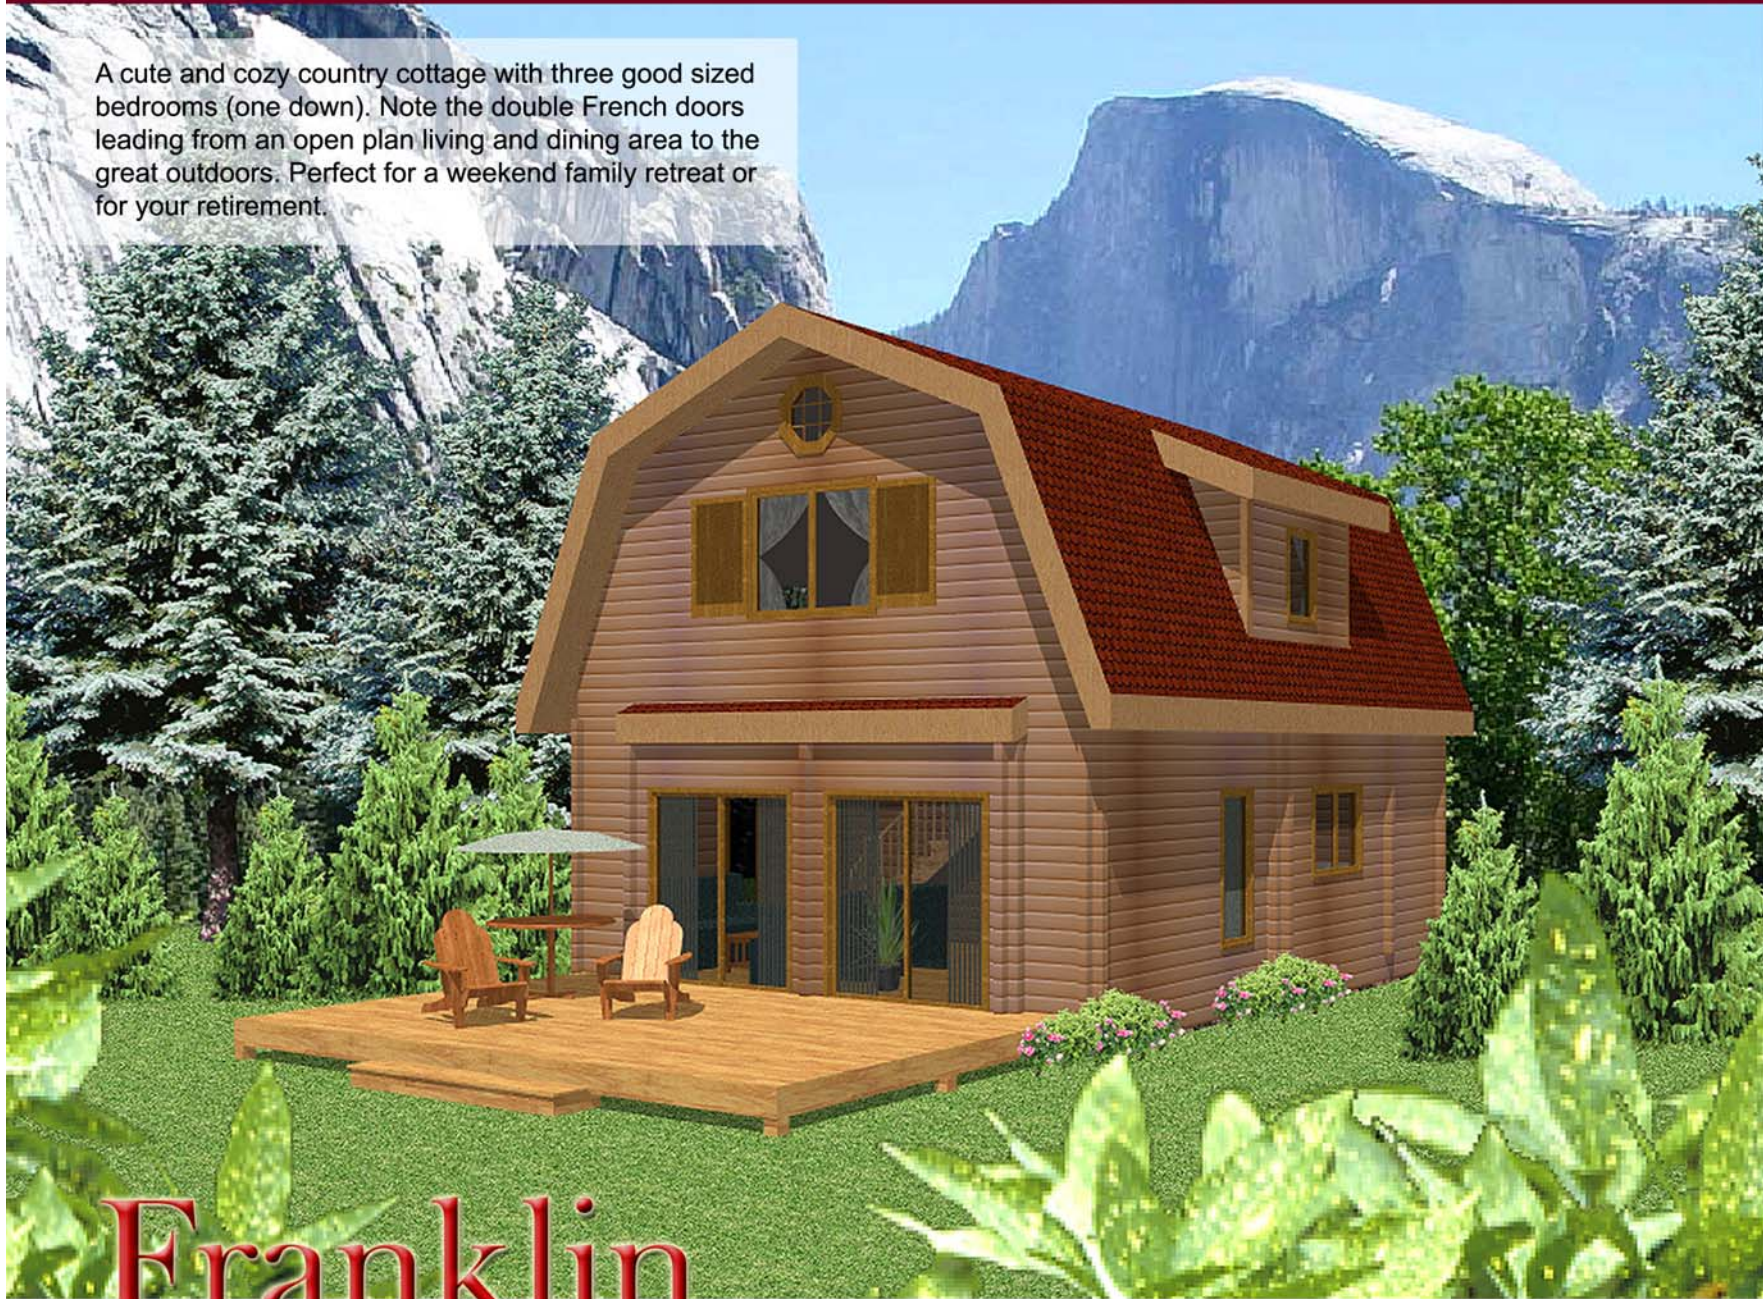

1021 sq.ft. / 94.85 sq.m.  
Call 1 800 665 0660 or visit us at [www.panabode.com](http://www.panabode.com)

A cute and cozy country cottage with three good sized bedrooms (one down). Note the double French doors leading from an open plan living and dining area to the great outdoors. Perfect for a weekend family retreat or for your retirement.

**Franklin**

**pan-abode®**  
THE ORIGINAL

**MAIN FLOOR PLAN**  
584 sq. ft. (54.21 sq. m.)

**UPPER FLOOR PLAN**  
437 sq. ft. (40.64 sq. m.)

**FLOOR AREA**

1021 sq. ft. (94.85 sq. m.)

**WIDTH - 22'-5" (6.83 m.)**  
**DEPTH - 26'-11" (8.2 m.)**