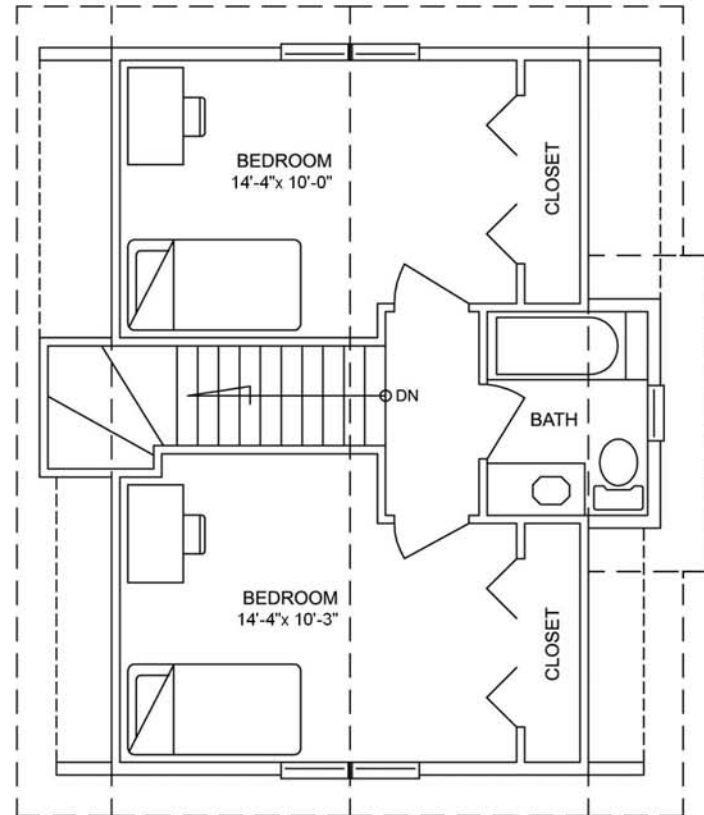

1021 sq.ft. / 94.85 sq.m.  
Call 1 800 665 0660 or visit us at [www.panabode.com](http://www.panabode.com)

A cute and cozy country cottage with three good sized bedrooms (one down). Note the double French doors leading from an open plan living and dining area to the great outdoors. Perfect for a weekend family retreat or for your retirement.

**Franklin**

**pan-abode®**  
THE ORIGINAL

**MAIN FLOOR PLAN**  
584 sq. ft. (54.21 sq. m.)

**UPPER FLOOR PLAN**  
437 sq. ft. (40.64 sq. m.)

**FLOOR AREA**

1021 sq. ft. (94.85 sq. m.)

**WIDTH - 22'-5" (6.83 m.)**  
**DEPTH - 26'-11" (8.2 m.)**