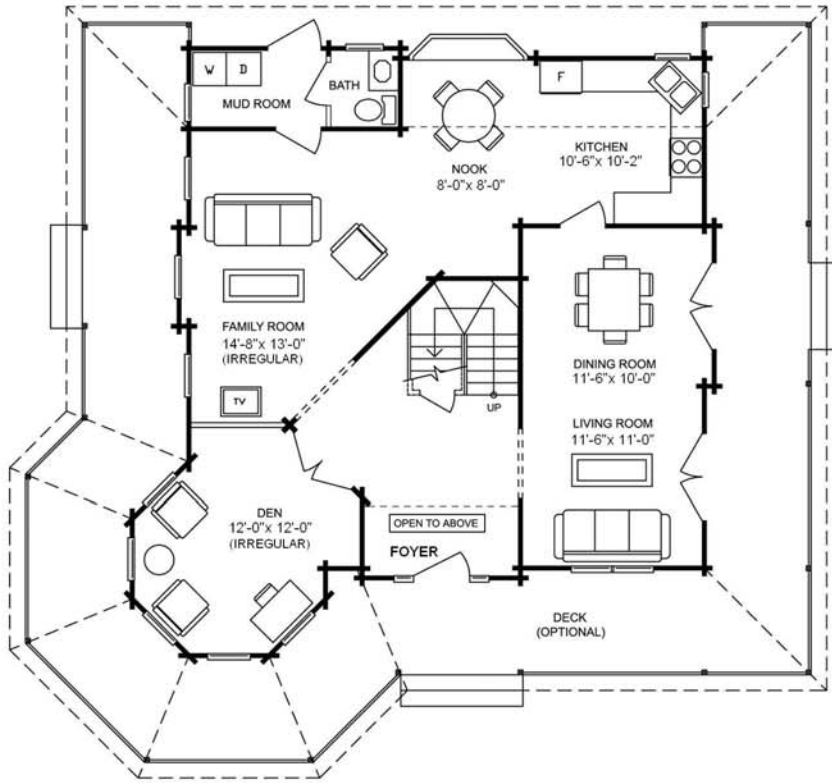

2027 sq.ft. / 188.30 sq.m.  
Call 1 800 665 0660 or visit us at [www.panabode.com](http://www.panabode.com)

This extraordinary home will be a stand out in any neighborhood. The Victorian style turret makes for an intriguing master bedroom up and den down. With creative, open plan, kitchen/family and dining/living room combinations down and three bedrooms up, this home is a roomy, delightful blend of old and new.

# BalACLava

 pan-abode®  
THE ORIGINAL

**MAIN FLOOR PLAN**

1141 sq. ft. (105.98 sq. m.)

**SECOND FLOOR PLAN**

886 sq. ft. (82.32 sq. m.)

**TOTAL AREA**

2027 sq. ft. (188.3 sq. m.)

**WIDTH - 37'-2" (11.33 m.)**  
**DEPTH - 38'-9" (11.81 m.)**  
 (NOT INCLUDING PORCHES)