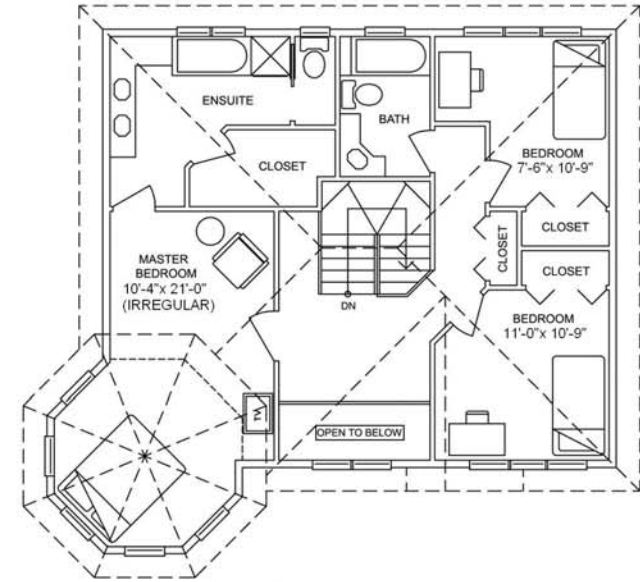

2027 sq.ft. / 188.30 sq.m.  
Call 1 800 665 0660 or visit us at [www.panabode.com](http://www.panabode.com)

This extraordinary home will be a stand out in any neighborhood. The Victorian style turret makes for an intriguing master bedroom up and den down. With creative, open plan, kitchen/family and dining/living room combinations down and three bedrooms up, this home is a roomy, delightful blend of old and new.

# BalACLava

 pan-abode®  
THE ORIGINAL

**MAIN FLOOR PLAN**

1141 sq. ft. (105.98 sq. m.)

**SECOND FLOOR PLAN**

886 sq. ft. (82.32 sq. m.)

**TOTAL AREA**

2027 sq. ft. (188.3 sq. m.)

**WIDTH - 37'-2" (11.33 m.)**  
**DEPTH - 38'-9" (11.81 m.)**  
 (NOT INCLUDING PORCHES)