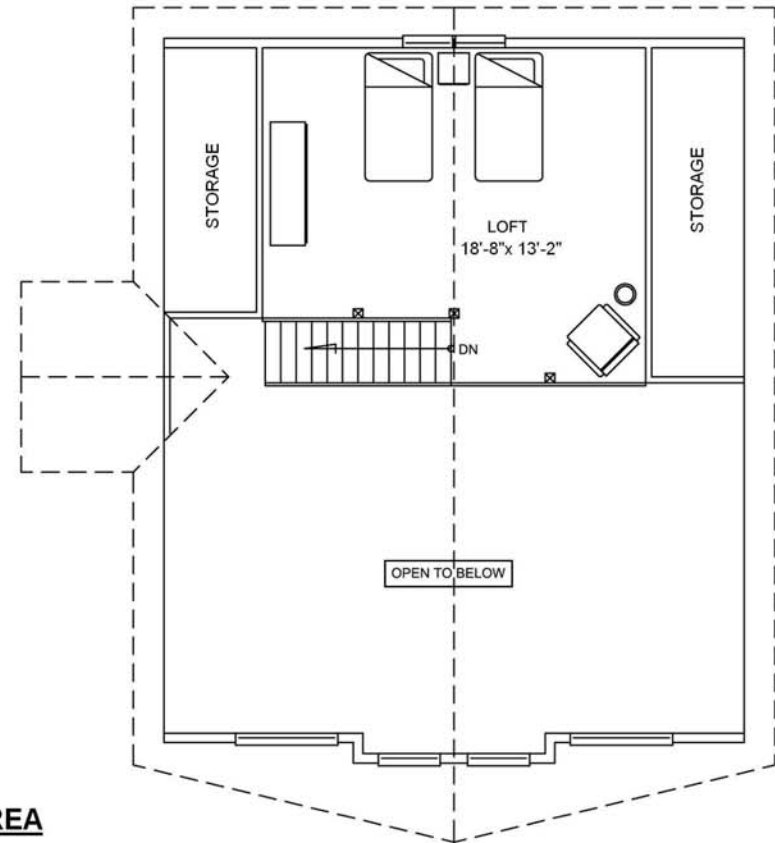

1286 sq.ft. / 119.47 sq.m. (with loft)
Call 1 800 665 0660 or visit us at www.panabode.com

The covered front entranceway leads to a bright, airy vacation retreat with vaulted ceilings over an expansive great room. It's perfect for ocean, lakeside or any view property.

Aleutian

pan-abode®
THE ORIGINAL

MAIN FLOOR PLAN

993 sq. ft. (92.25 sq. m.)

LOFT FLOOR PLAN

293 sq. ft. (27.22 sq. m.)

TOTAL AREA
1286 sq. ft. (119.47 sq. m.)

WIDTH - 29'-6" (8.99 m.)
DEPTH - 35'-11" (10.95 m.)
(NOT INCLUDING PORCH)