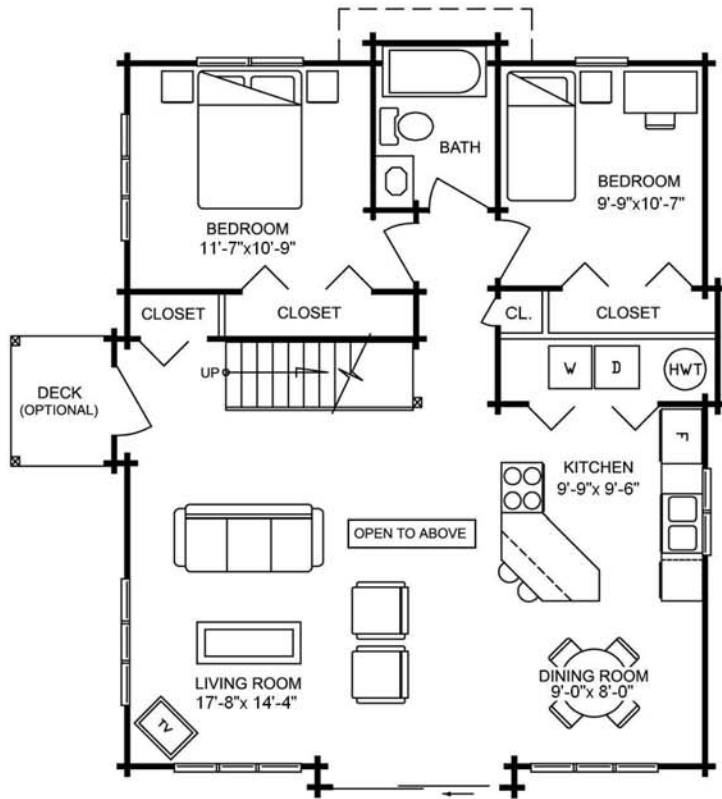

1286 sq.ft. / 119.47 sq.m. (with loft)
Call 1 800 665 0660 or visit us at www.panabode.com

The covered front entranceway leads to a bright, airy vacation retreat with vaulted ceilings over an expansive great room. It's perfect for ocean, lakeside or any view property.

Aleutian

pan-abode®
THE ORIGINAL

MAIN FLOOR PLAN

993 sq. ft. (92.25 sq. m.)

LOFT FLOOR PLAN

293 sq. ft. (27.22 sq. m.)

TOTAL AREA
1286 sq. ft. (119.47 sq. m.)

WIDTH - 29'-6" (8.99 m.)
DEPTH - 35'-11" (10.95 m.)
(NOT INCLUDING PORCH)